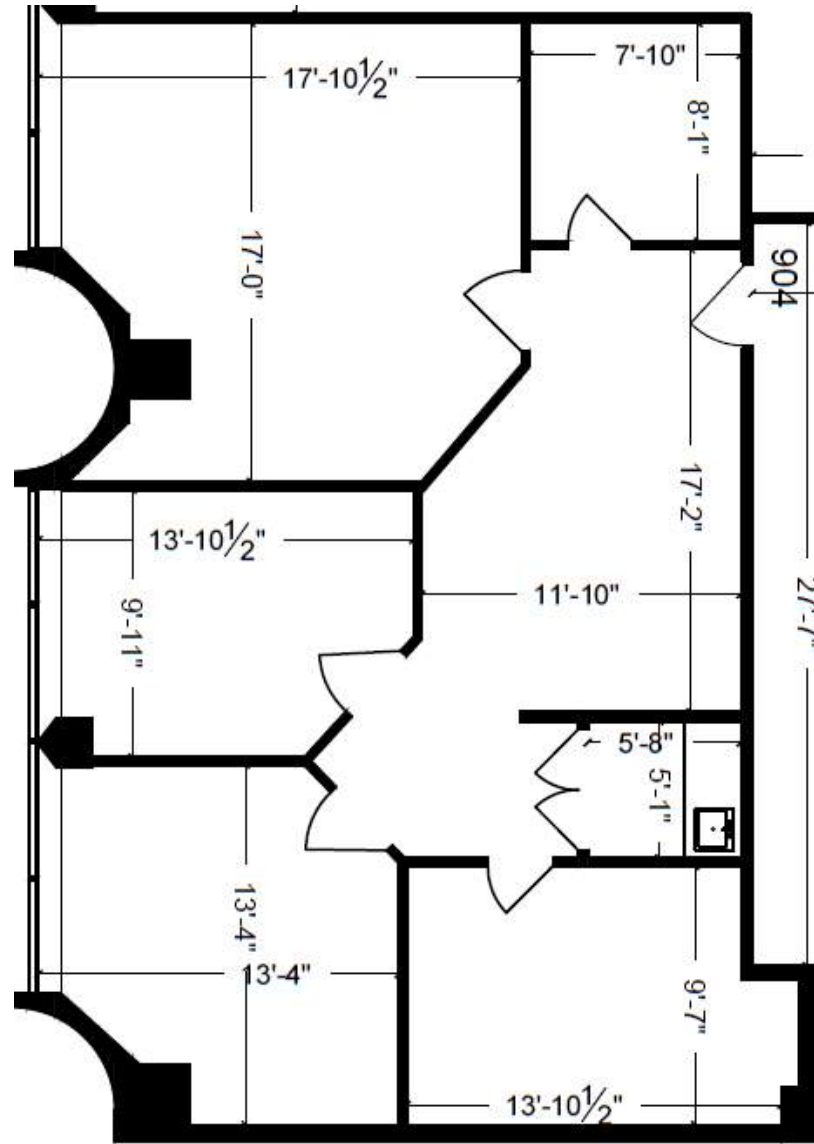

# 9TH FLOOR

SUITE 904 - 1,253 SF

*Built Out - Available Immediately*

**FLOOR**

**PLAN**

BLOOR  
WEST