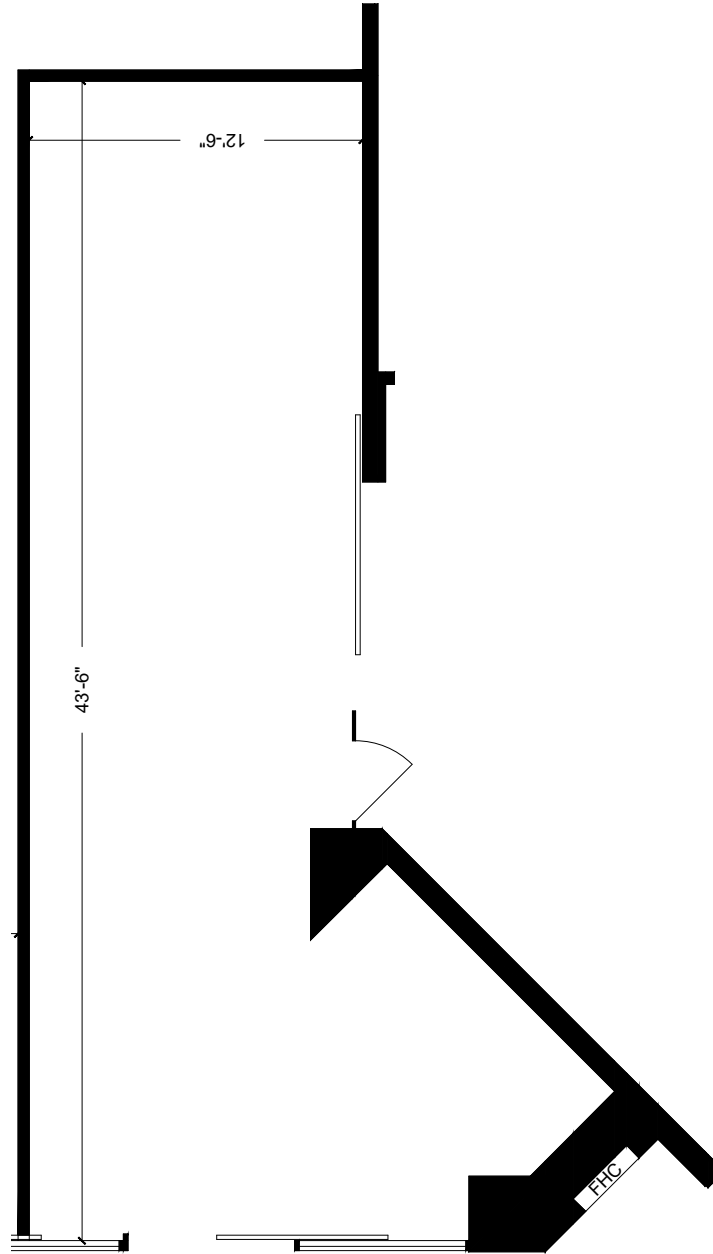

GROUND FLOOR

SUITE 105 - 769 SF

Available Immediately - Retail

FLOOR

PLAN

1800
BLOOR
WEST