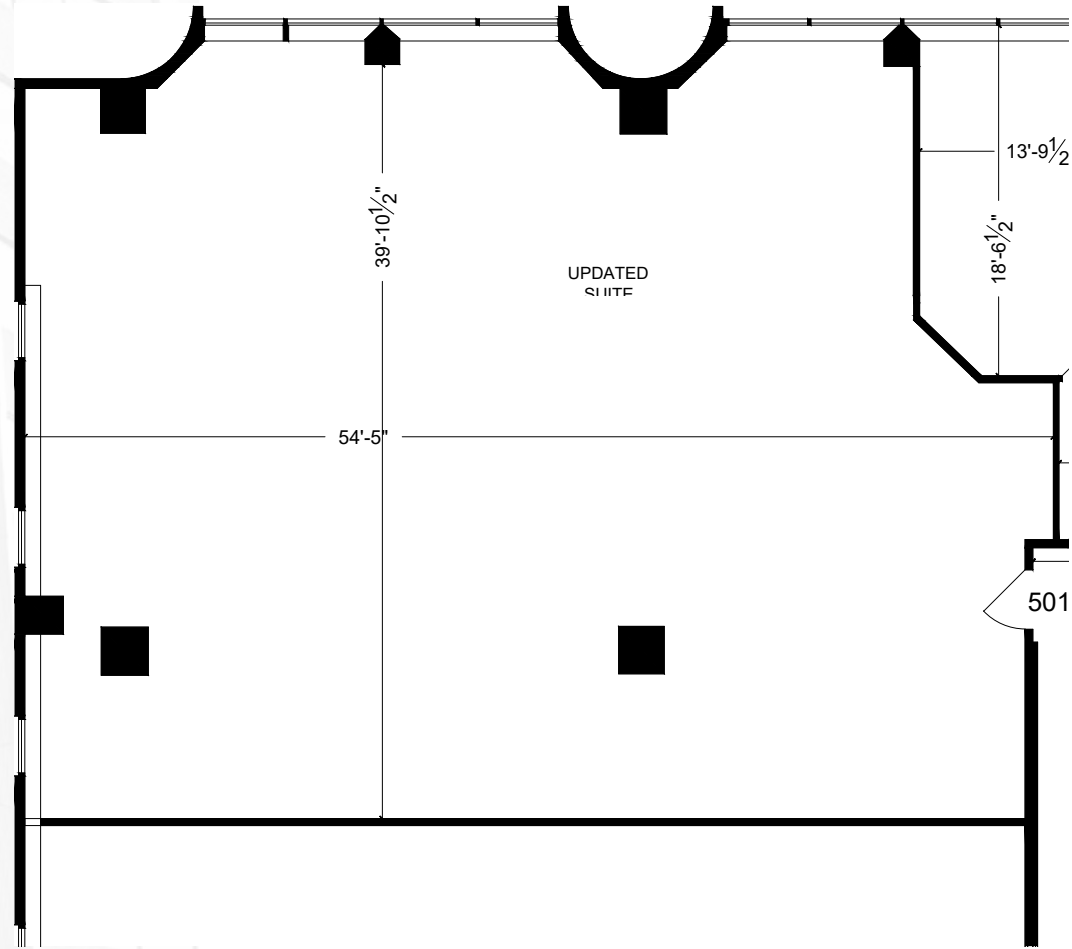

# 5TH FLOOR

SUITE 501 - 2,552 SF

*Available Immediately - To be built as a Model Suite*

FLOOR

PLAN

BLOOR  
WEST