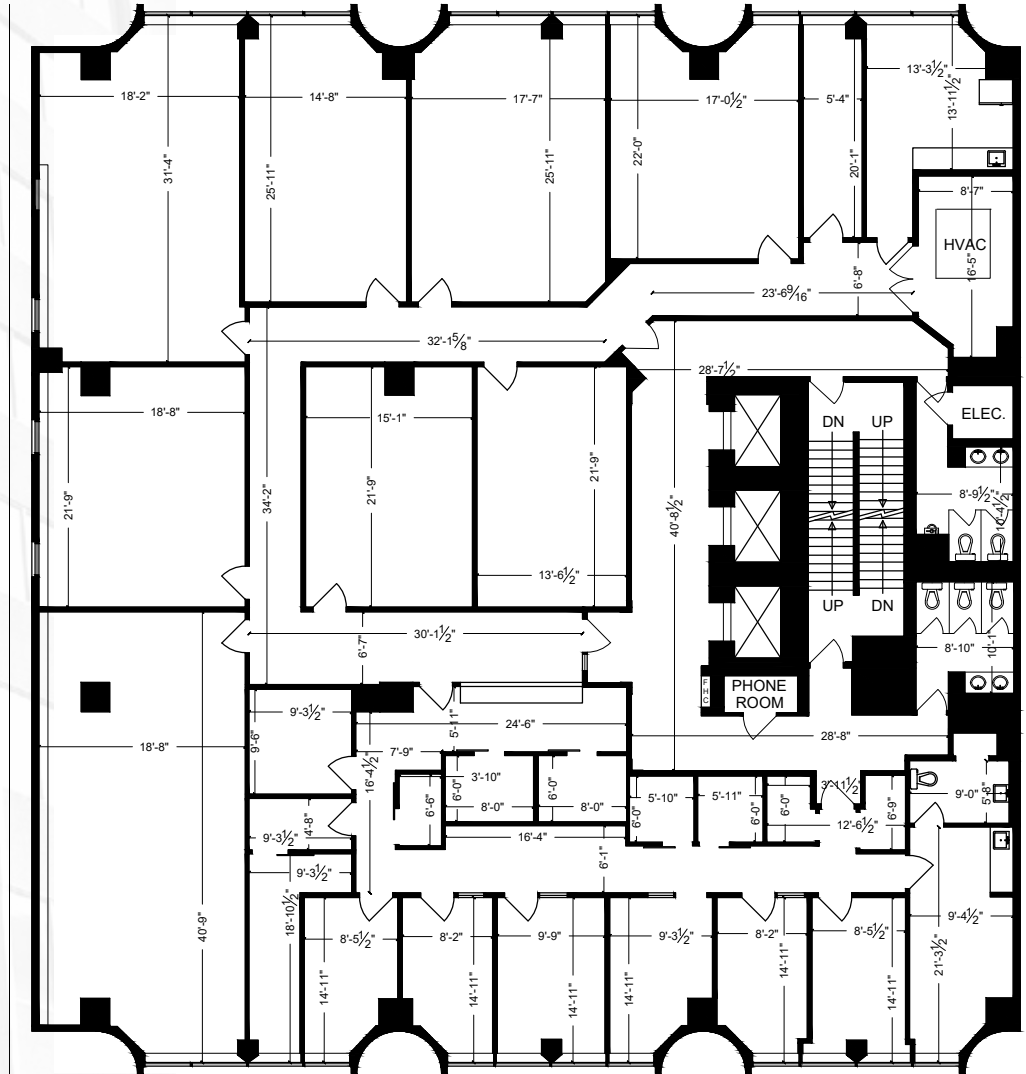

4TH FLOOR

SUITE 400 - 8,089 SF

Full Floor - Available May 1, 2025

18th Floor

PLAN