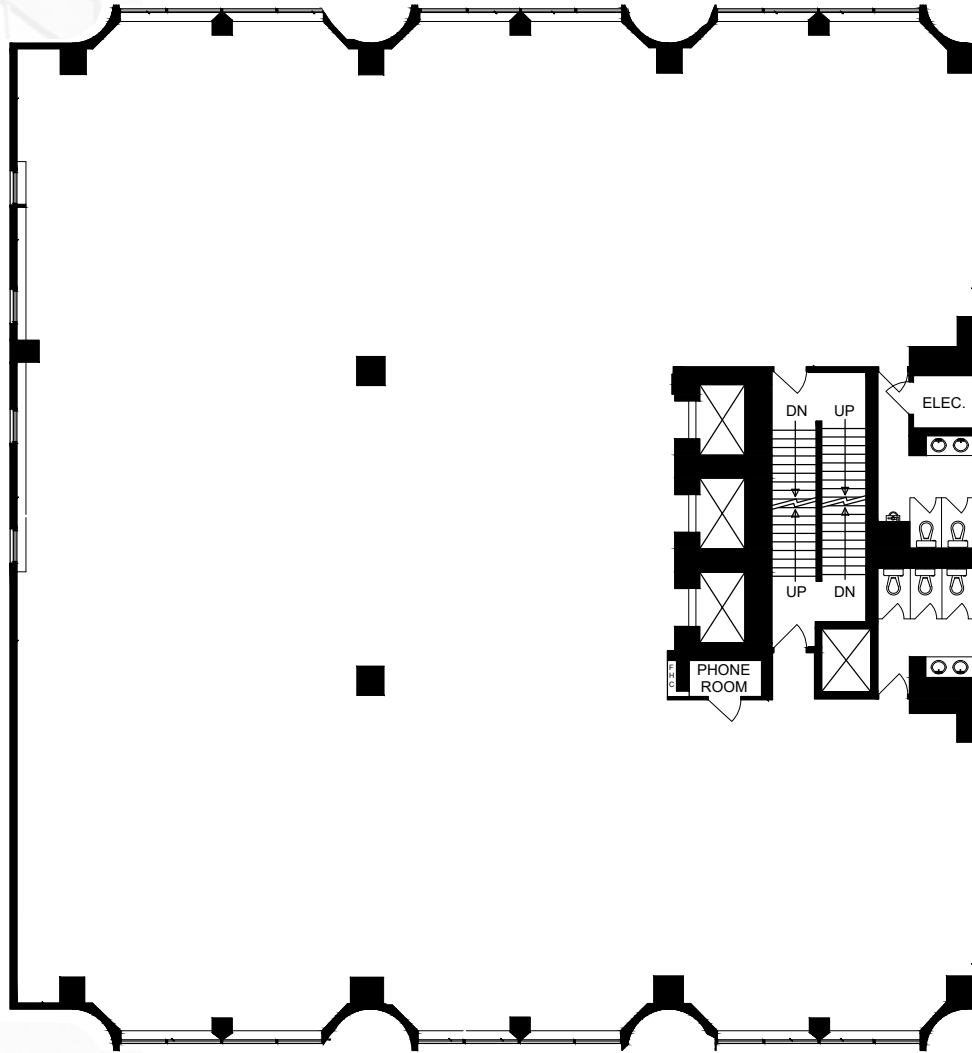

3RD FLOOR

SUITE 300 - 8,178 SF

Full Floor - Available Immediately

18 FLOOR
BLOOR
WEST

PLAN